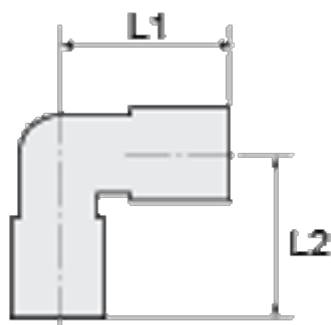

Article number: 586430188ES

Description: Stainless steel, angle 43.018-08 ES, Ø8 - G 1/8"
cylindrical thread

Measures

af = -
L1 = 22
L2 = 18
NV = 13